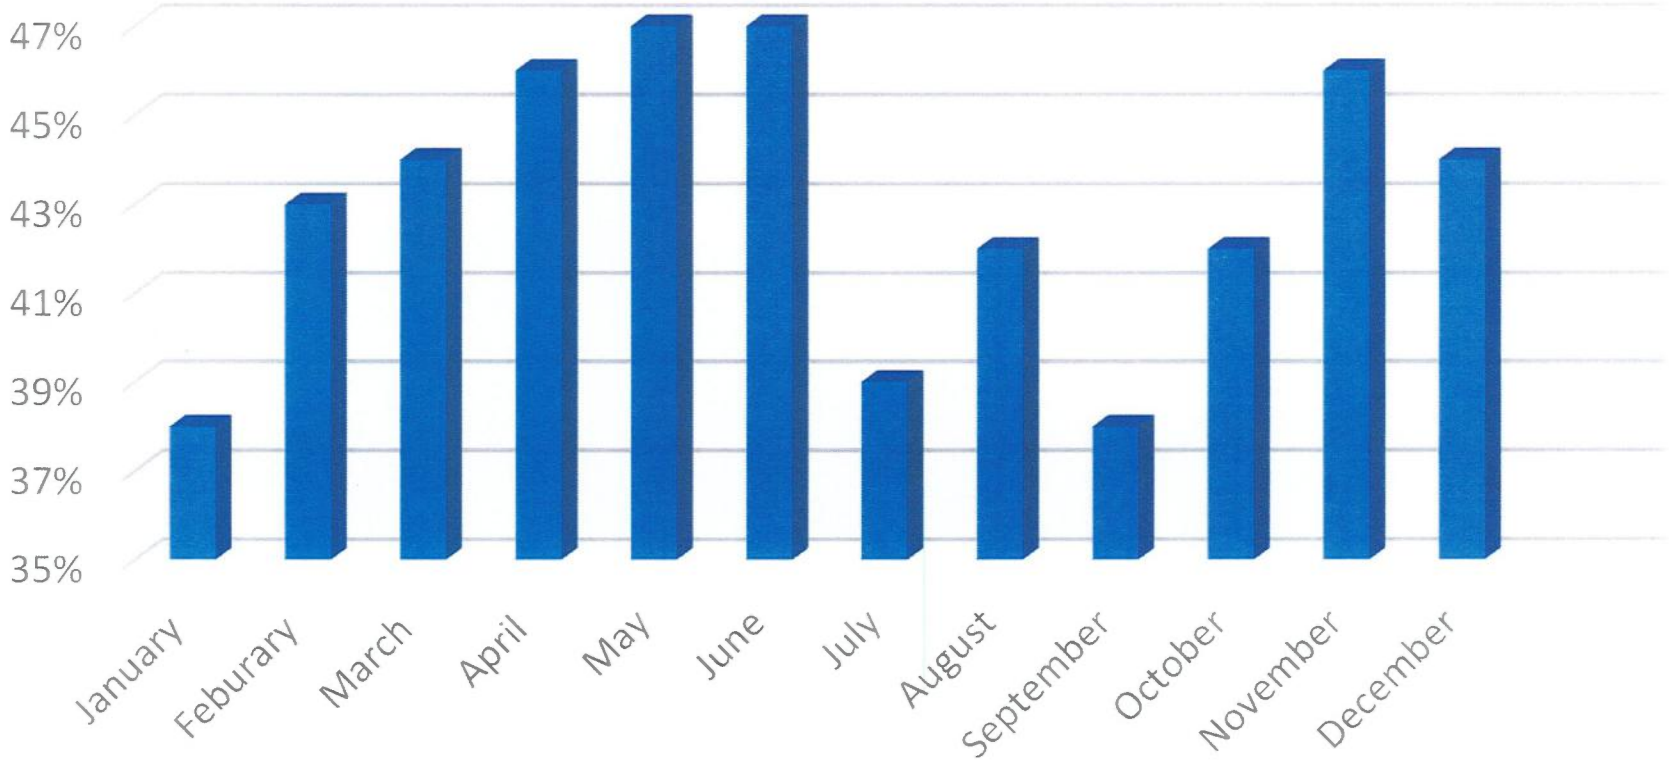

Greene Township Sewer Authority

Connection Report

March 2021

	Connected	Not Connected	Total
Phase 1	176	9	185
Phase 2	213	14	227
Phase 3	204	22	226
Phase 4	264	76	340
Totals	857	121	978

2020 Delinquency

2021 Delinquency